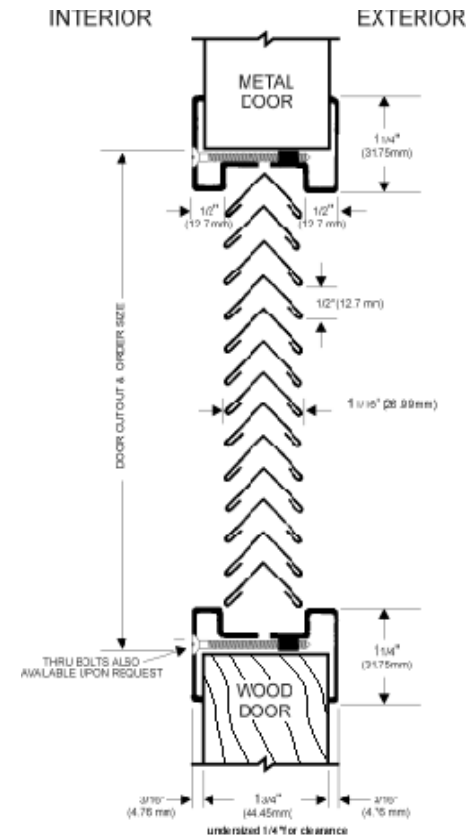

Louvers ~ L-700-RX ~ Galvanized A40 ~ 18 ga. Frame

JAN 1, 2011

Stock #	Finish	Cutout size ORDER SIZE	Order Size	Galvn Price
L-700-RX	DKB	12 x 12	12 x 12	$38.71
L-700-RX	DKB	12 x 18	12 x 18	$53.00
L-700-RX	DKB	12 x 24	12 x 24	$60.74
L-700-RX	DKB	12 x 60	12 x 60	$188.77
L-700-RX	DKB	18 x 12	18 x 12	$47.04
L-700-RX	DKB	18 x 18	18 x 18	$54.19
L-700-RX	DKB	18 x 24	18 x 24	$67.89
L-700-RX	DKB	18 x 60	18 x 60	$209.02
L-700-RX	DKB	18 x 64	18 x 64	$207.23
L-700-RX	DKB	24 x 12	24 x 12	$54.19
L-700-RX	DKB	24 x 18	24 x 18	$60.14
L-700-RX	DKB	24 x 24	24 x 24	$76.22
L-700-RX	DKB	24 x 36	24 x 36	$135.77
L-700-RX	DKB	24 x 60	24 x 60	$205.44
L-700-RX	DKB	24 x 62	24 x 62	$236.41
L-700-RX	DKB	24 x 64	24 x 64	$240.58
L-700-RX	DKB	24 x 66	24 x 66	$222.71
L-700-RX	DKB	28 x 60	28 x 60	$240.58
L-700-RX	DKB	28 x 64	28 x 64	$257.25
L-700-RX	DKB	28 x 66	28 x 66	$259.63
L-700-RX	DKB	28 x 72	28 x 72	$314.42

GALVANIZED

Orders received by 12:00 PM E.S.T.
will normally ship the same day!