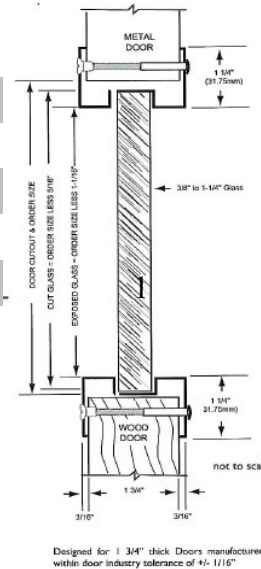

Lite Kits ~ L-FRA 100 Low Profile ~ Galvanized A40 ~ 20 ga. Frame - CONTINUED

JAN 1, 2011

Stock #	Finish	Cutout size		Galvn Price	TEMPERED-Cat II Impact Cut Glass		Fire Rated – Cat II Impact-ANE-safewire Cut Glass			
		ORDER SIZE	Exposed Glass		Size	Price	Size	Price	Price	
L-FRA 100	DKB	30 x 36	28 x 34	$57.14	29 x 35	$26.50	NS	29 x 35	call	NS
L-FRA 100	DKB	32 x 36	30 x 34	$58.27	31 x 35	$28.00	NS	31 x 35	call	NS
L-FRA 100	DKB	34 x 60	32 x 58	$118.80	33 x 59	$50.00	NS	33 x 59	call	NS
L-FRA 100	DKB	34 x 64	32 x 62	$124.46	33 x 63	$53.00	NS	33 x 63	call	NS
L-FRA 100	DKB	34 x 66	32 x 64	$127.85	33 x 65	$55.00	NS	33 x 65	call	NS

S = Stock
NS = Non-Stock

L-GLF 100-SP-TB IMPACT RATED FOR 9/16" IMPACT GLAZING

L-GLF 100-SP-TB	DKB	12 x 12	Cutout-1-1/16"	$33.94
L-GLF 100-SP-TB	DKB	6 x 27	Cutout-1-1/16"	$53.18
L-GLF 100-SP-TB	DKB	7 x 22	Cutout-1-1/16"	$48.65
L-GLF 100-SP-TB	DKB	8 x 30	Cutout-1-1/16"	$58.83
L-GLF 100-SP-TB	DKB	24 x 24	Cutout-1-1/16"	$63.93
L-GLF 100-SP-TB	DKB	24 x 30	Cutout-1-1/16"	$69.02

Cut Glass Size	Price
11-11/16 x 11-11/16	$39.95
5-11/16 x 26-11/16	$39.95
6-11/16 x 21-11/16	$39.95
7-11/16 x 29-11/16	$39.95
23-11/16 x 23-11/16	$58.95
23-11/16 x 29-11/16	$66.50

Glass price includes glazing tape installed – 1/16" on one side and 1/8" on the other to fill 3/4" frame pocket.

Maximum door cutout size allowed for FL Windstorm rating is 30" wide by 30" high for this lite kit model

IMPORTANT!
Glass Size Is 5/16" Smaller Than Cutout Size
For This IMPACT RATED LITE KIT only
Exposed glass is cutout size less 1-1/16"

GLAZING TAPE: 3/8" Wide x	1/16" - 200 FT ROLL	$ 19.89	- 5 roll Box Pack	$ 89.50
	1/8" - 100 FT ROLL	$ 16.05	- 5 roll Box Pack	$ 72.25

New Lower Pricing!