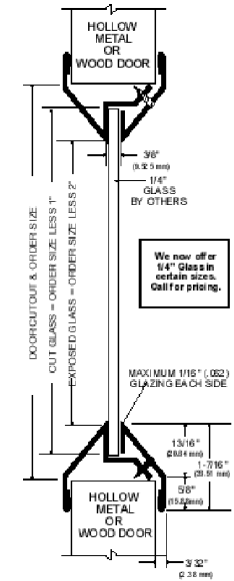

Lite Kits ~ L-FRA 100 Low Profile ~ Galvanized A40 ~ 20 ga. Frame

GALVANIZED

| Stock # | Stock Finish | Cutout size ORDER SIZE | Exposed Glass | Galvn Price | TEMPERED-Cat II Impact | | | Fire Rated – Cat II Impact-ANE-safewire | | |
|-----------|--------------|----------------------------------|---------------|----------------|------------------------|--------|------|---|---------|------|
| | | | | | Cut Glass Size | Price | S NS | Cut Glass Size | Price * | S NS |
| L-FRA 100 | DKB | 5 x 35 | 3 x 33 | \$39.60 | 4 x 34 | \$7.00 | S | 4 x 34 | \$39.00 | S |
| L-FRA 100 | DKB | 6 x 27 | 4 x 25 | \$35.64 | 5 x 26 | \$7.00 | S | 5 x 26 | \$39.00 | S |
| L-FRA 100 | DKB | 6 x 36 | 4 x 34 | \$39.60 | 5 x 35 | \$7.00 | NS | 5 x 35 | \$39.00 | S |
| L-FRA 100 | DKB | 7 x 22 | 5 x 20 | \$32.25 | 6 x 21 | \$7.00 | S | 6 x 21 | \$39.00 | S |
| L-FRA 100 | DKB | 8 x 18 | 6 x 16 | \$31.11 | 7 x 17 | \$7.00 | NS | 7 x 17 | call | NS |
| L-FRA 100 | DKB | 8 x 30 | 6 x 28 | \$35.64 | 7 x 29 | \$7.00 | S | 7 x 29 | call | NS |
| L-FRA 100 | DKB | 8 x 32 | 6 x 30 | \$39.03 | 7 x 31 | \$7.00 | S | 7 x 31 | call | |
| L-FRA 100 | DKB | 8 x 36 | 6 x 34 | \$41.86 | 7 x 35 | \$7.00 | S | 7 x 35 | call | NS |
| L-FRA 100 | DKB | 8 x 38 | 6 x 36 | \$46.39 | 7 x 37 | \$7.50 | S | 7 x 37 | call | NS |
| L-FRA 100 | DKB | 12 x 12 | 10 x 10 | \$22.63 | 11 x 11 | \$7.00 | S | 11 x 11 | \$39.00 | S |
| L-FRA 100 | DKB | 12 x 22 | 10 x 20 | \$37.90 | 11 x 21 | \$7.00 | S | 11 x 21 | call | NS |